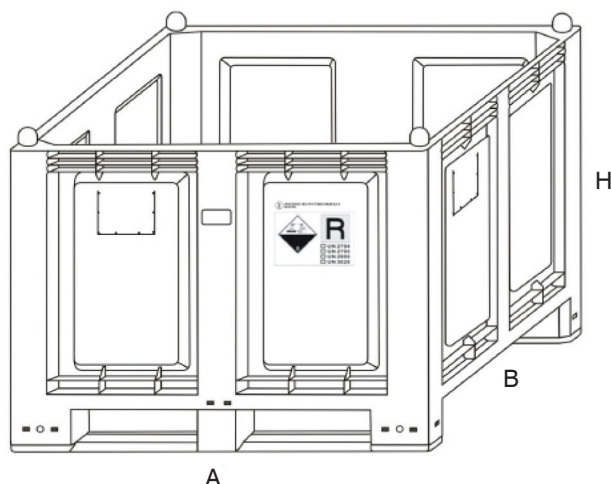

**LARGE CONTAINERS / LOGISTICS AND HANDLING****CARGOPALLET 600 NEW PLUS
FOR SUITABLE FOR HAZARDOUS SOLID
(Lead Batteries)**

The CARGOPALLET 600 NEW PLUS is available in the version approved for land and rail transport and for the storage of solid dangerous products in compliance with ADR regulations. The container is equipped with a string and an identification label showing the 4 types of batteries that can be stored: UN 2794, UN 2795, UN 2800 and UN 3028. Equipped with two bars on the long side, it is versatile and robust, with excellent rigidity structural and resists deformation.

The internal walls are smooth, it can be stored outdoors, it can be stacked and forkable. The overlapping of the Cargopallets 600 Plus is ensured by 4 cylindrical/spherical pins obtained directly from the mold on the upper part of the container, which fit into appropriate seats obtained on the bottom of the feet/beams of the container itself. The 35 mm recess guarantees maximum safety and stability of the overlap.

Capacity max:	550 litres
Max loading capacity:	500 kg (with uniformly distributed load) Overlapping: two other battery containers UN 2794, UN 2795, UN 2800, UN 3028 are permitted.
Container mass:	30 Kg.
Cover mass:	4,1 Kg.
liner mass:	480 g.
LDPE liner thickness:	0,15 mm
Accessories:	With label holder, internal liner and lid to be fixed with steel straps.
Colours:	 Grey RAL 7001
Material:	 HDPE Inert to acids, hydrocarbons, alkalis and solvents.

Size

ARTICLE	EXTERNAL SIZE mm			INTERNAL SIZE mm		
	A	B	H	A	B	H
CARGOPALLET 600 NEW PLUS with 2 runners for suitable for hazardous solid	1200	800	850	1130	725	690
Height of feet			120			
Gap between feet	830	600				
Wheelbase between the 2 cylinder/spherical pins	1120	720				