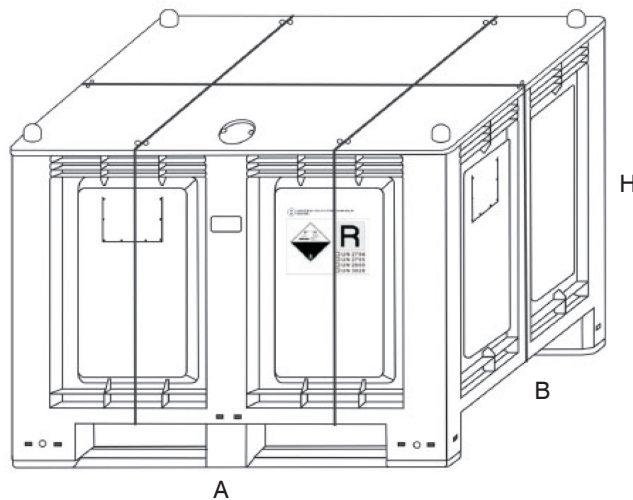

The internal walls are smooth, it can be stored outdoors, it can be stacked and forkable. The overlapping of the Cargopallets 600 Plus is ensured by 4 cylindrical/spherical pins obtained directly from the mold on the upper part of the container, which fit into appropriate seats obtained on the bottom of the feet/beams of the container itself. The 35 mm recess guarantees maximum safety and stability of the overlap.

Size

ARTICLE	EXTERNAL SIZE mm			INTERNAL SIZE mm		
	A	B	H	A	B	H
COVER CARGOPALLET 600 NEW PLUS for suitable for hazardous solid.	1215	815	30/65			

**CARGOPALLET 600 PLUS
FOR SUITABLE FOR HAZARDOUS SOLID
Assembled product**