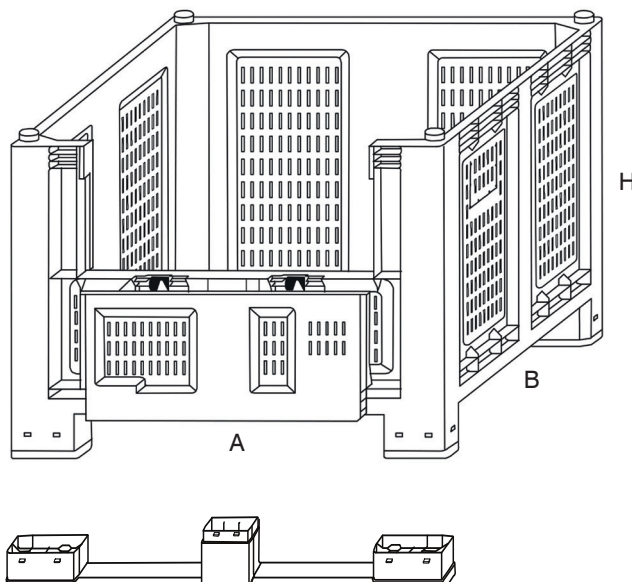

56/IIP - IPPR 936

The Cargopallet series counts a new entry: the "CARGOPALLET 700 PLUS - FOLDING DOOR". Sized 1200x1000xh830 mm it meets the most relevant demand in both industrial and agriculture markets. This version with a tip-up flap makes filling, emptying and cleaning even easier. The stacking of Cargopallet 700 Plus Folding Door is assured by 4 cylinder pins obtained directly from the mold on top of the container that fit into appropriate seats at the bottom of the legs/runners of container. The 20 mm recessed ensure maximum safety and stability of the stacking. The walls can be fitted with label holder. Does not absorb smells or damp and can be stored at open.

Capacity max: 680 dm³

Max loading capacity: 600 kg with evenly distributed load - in piling: 4000 kg, standing on the floor by feet or runners.

Versions: With 4 feet, with 2 or 3 runners, with 4 wheels.