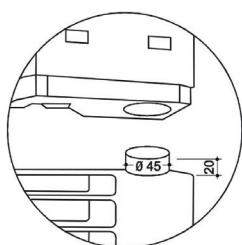

56/IIP - IPPR 936

The Cargopallet series counts a new entry: the "CARGOPALLET 700 PLUS - FOLDING DOOR". Sized 1200x1000xh830 mm it meets the most relevant demand in both industrial and agriculture markets. This version with a tip-up flap makes filling, emptying and cleaning even easier. The stacking of Cargopallet 700 Plus Folding Door is assured by 4 cylinder pins obtained directly from the mold on top of the container that fit into appropriate seats at the bottom of the legs/runners of container. The 20 mm recessed ensure maximum safety and stability of the stacking. The walls can be fitted with label holder. Does not absorb smells or damp and can be stored at open.

Capacity max: 680 dm³

Max loading capacity: 600 kg with evenly distributed load - in piling: 4000 kg, standing on the floor by feet or runners.

Versions: With 4 feet, with 2 or 3 runners, with 4 wheels.

Accessories: Lids, label holder.

Colours:  Food Contact Green  Custom Product (for minimum lot).

Material:   **HDPE RPP** Inert to acids, hydrocarbons, alkalis and solvents.

Size

ARTICLE	EXTERNAL SIZE mm			INTERNAL SIZE mm		
	A	B	H	A	B	H
CARGOPALLET 700 PLUS - Grating folding door + 4 feet	1200	1000	830	1120	920	655
CARGOPALLET 700 PLUS - Grating folding door + 2 or 3 runners	1200	1000	830	1120	920	655
CARGOPALLET 700 PLUS - Grating folding door + 4 wheels	1200	1000	870	1120	920	655
Height of feet			120			
Gap between feet	830	800				
Dimension of folding door	782	40	326			
Wheelbase between the 2 cylinder/spherical pins	1115	915				