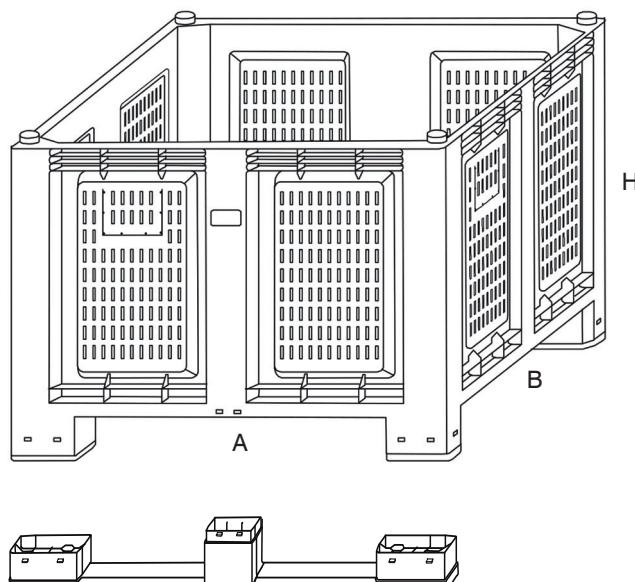

### CARGOPALLET 700 PLUS GRATING

56/IIP - IPPR 936

The Cargopallet series counts a new entry: the "CARGOPALLET 700 PLUS GRATING". Sized 1200x1000xh830 mm it meets the most relevant demand in both industrial and agriculture markets. Suitable for fruits and vegetables, does not absorb smells or damp and can be stored at open. The stacking of Cargopallet 700 Plus is assured by 4 cylinder pins obtained directly from the mold on top of the container that fit into appropriate seats at the bottom of the legs/runners of container. The 20 mm recessed ensure maximum safety and stability of the stacking. The walls can be fitted with label holder.