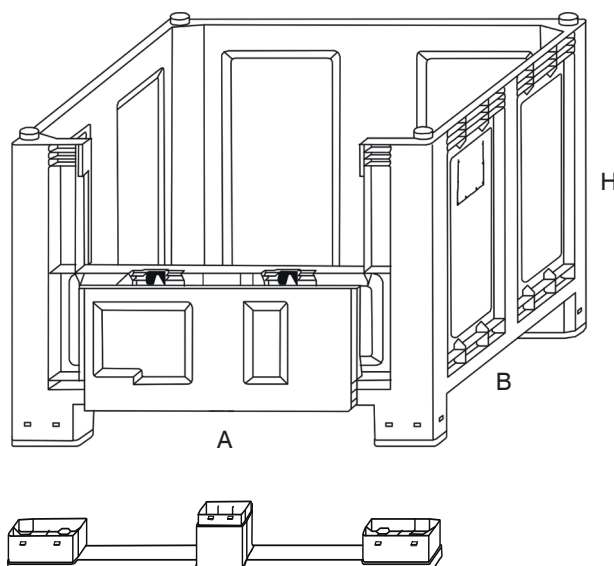

56/IIP - IPPR 936

The Cargopallet series counts a new entry: the "CARGOPALLET 700 PLUS – FOLDING DOOR". Sized 1200x1000xh830 mm it meets the most relevant demand in both industrial and agriculture markets. This version with a tip-up flap makes filling, emptying and cleaning even easier. The stacking of Cargopallet 700 Plus is assured by 4 cylinder pins obtained directly from the mold on top of the container that fit into appropriate seats at the bottom of the legs/runners of container. The 20 mm recessed ensure maximum safety and stability of the stacking. The walls can be fitted with label holder and for the emptying of liquids, are two side vents with screw plug or ball valves, does not absorb smells or damp and can be stored at open.

Capacity max: 680 dm³

Max loading capacity: 600 kg with evenly distributed load - in piling: 4000 kg, standing on the floor by feet or runners.

Versions: With 4 feet, with 2 or 3 runners, with 4 wheels.