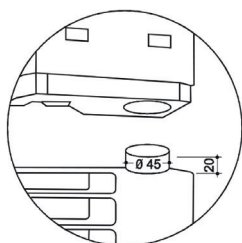

56/IIP - IPPR 936

The Cargopallet series counts a new entry: the "CARGOPALLET 700 PLUS – FOLDING DOOR". Sized 1200x1000xh830 mm it meets the most relevant demand in both industrial and agriculture markets. This version with a tip-up flap makes filling, emptying and cleaning even easier. The stacking of Cargopallet 700 Plus is assured by 4 cylinder pins obtained directly from the mold on top of the container that fit into appropriate seats at the bottom of the legs/runners of container. The 20 mm recessed ensure maximum safety and stability of the stacking. The walls can be fitted with label holder and for the emptying of liquids, are two side vents with screw plug or ball valves, does not absorb smells or damp and can be stored at open.

Capacity max: 680 dm³

Max loading capacity: 600 kg with evenly distributed load - in piling: 4000 kg, standing on the floor by feet or runners.

Versions: With 4 feet, with 2 or 3 runners, with 4 wheels.

Size

ARTICLE	EXTERNAL SIZE mm			INTERNAL SIZE mm		
	A	B	H	A	B	H
CARGOPALLET 700 PLUS - Folding door + 4 feet	1200	1000	830	1120	920	655
CARGOPALLET 700 PLUS - Folding door + 2 or 3 runners	1200	1000	830	1120	920	655
CARGOPALLET 700 PLUS - Folding door + 4 wheels	1200	1000	870	1120	920	655
Height of feet			120			
Gap between feet	830	800				
Dimension of folding door	782	40	326			
Wheelbase between the 2 cylinder/spherical pins	1115	915				