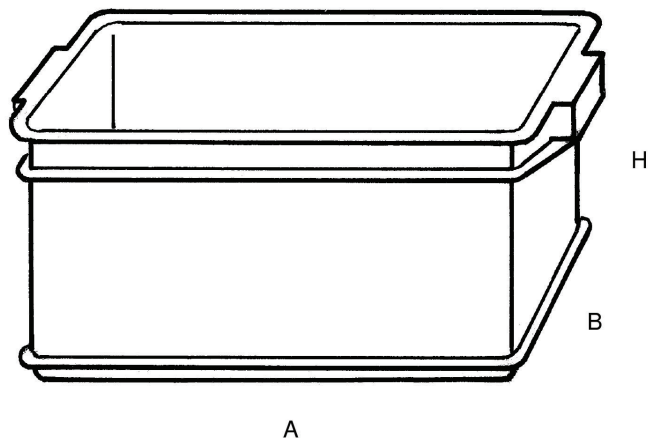

DELTA

Stackable containers with side handles, suitable for small metal products and pharmaceuticals. Also available in non-toxic material for use with foodstuffs or in conductive material for electronic components. The DELTA 21 is available with sealable lid.

Accessories: Trolleys and lids, card older green or gray.

Colours:  Food Contact Green  Ecological Grey  Food Contact Red (only DELTA 20)
 Custom Product (for minimum lot)

Material:    Inert to acids, hydrocarbons, alkalis and solvents.

Size

ARTICLE	EXTERNAL SIZE mm			INTERNAL SIZE mm		
	A	B	H	A	B	H
DELTA 20	447	314	200	375	275	195
DELTA 21	400	300	257	325	260	254
DELTA 30	510	415	195	440	375	190
DELTA 60	610	425	300	535	365	290
DELTA 20 LID	457	320	25			
DELTA 30 LID	515	420	20			
DELTA 60 LID	610	435	20			
DELTA 21 LID (sealable sliding)	408	310	15			
CARD OLDER	195	5	100			
TROLLEY FOR DELTA 20	410	315	125			
TROLLEY FOR DELTA 21	360	300	125			
TROLLEY FOR DELTA 30	460	395	125			
TROLLEY FOR DELTA 60	590	420	180			