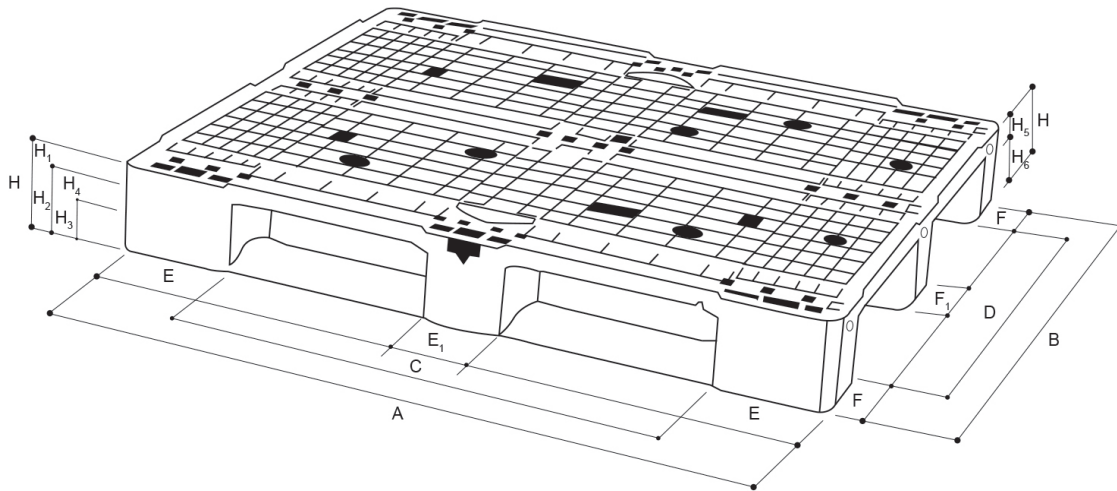

**PALLET / LOGISTICS AND HANDLING**

**PALLET MY-E 1000x1200  
HEAVY PAYLOADS**

The Pallets My-E are specially designed for heavy load. The loading plate and the sleepers are moulded in one piece. The sleepers are perfectly vertical and are ideal for automatic handling and storage. The pallet can be supplied with or without perimeter borders. Thanks to its grilled structure, it is easy to clean and at the same time impermeable to liquids.

**Static Capacity:** 4500 Kg (The capacity is valid for filmed charge equally distributed on the pallet surface).

**Dynamic Capacity:** 1500 Kg (The capacity is valid for filmed charge equally distributed on the pallet surface).

**Capacity on RACK:** 500 Kg (The capacity is valid for filmed charge equally distributed on the pallet surface).

**Weight:** 13,4 Kg

**Color:** Ecological Black Food Contact Neutral Custom Product (for minimum lot)