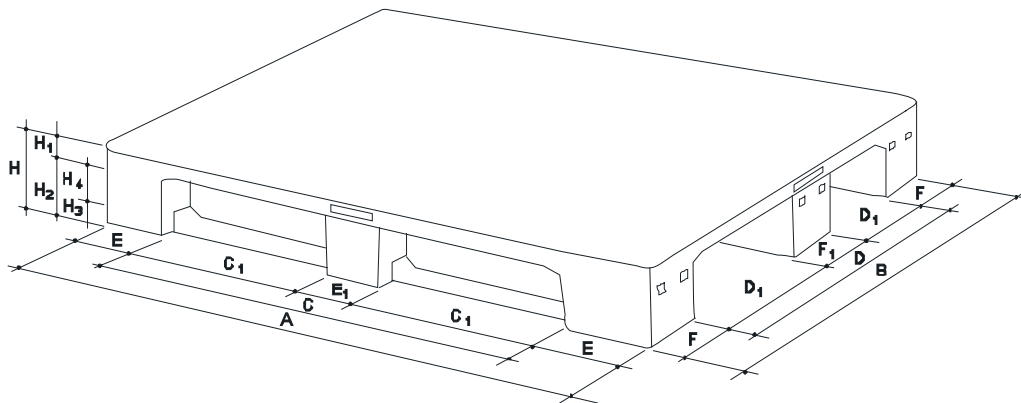

INTERBOX s.a. - Via dei Balconi, 11 - CH 6917 BARBENGO (LUGANO)

TEL. +41 (0)91 9945545 - FAX. +41 (0)91 9942260 - e-mail: info@interbox.ch - www.interbox.ch

PALLET / LOGISTICS AND HANDLING

**PALLET MY-P 1000x1200
WITH 3 RUNNERS - HEAVY PAYLOADS - SMOOTH FLOOR**

45/IIP - IPPR 935

The PALLET My-P 1000x1200 is totally closed and smooth. An effective solution for any industrial or commercial reality. With sturdy beams it is easily movable and suitable for intensive use .

Static Capacity: 5000 Kg (The capacity is valid for filmed charge equally distributed on the pallet surface).

Dynamic Capacity: 1500 Kg (The capacity is valid for filmed charge equally distributed on the pallet surface).

Capacity on RACK: 1000 Kg (The capacity is valid for filmed charge equally distributed on the pallet surface).

Weight: 18 Kg

Color: Ecological Black Custom Product (for minimum lot)

Material: RPE

Size

ARTICLE	EXTERNAL SIZE mm														
	A	B	H	H ¹	H ²	H ³	H ⁴	C	C ¹	D	D ¹	E	E ¹	F	F ¹
PALLET MY-P 1000x1200	1200	1000	160	35	125	30	95	790	325	708	283,5	202	146	143	147