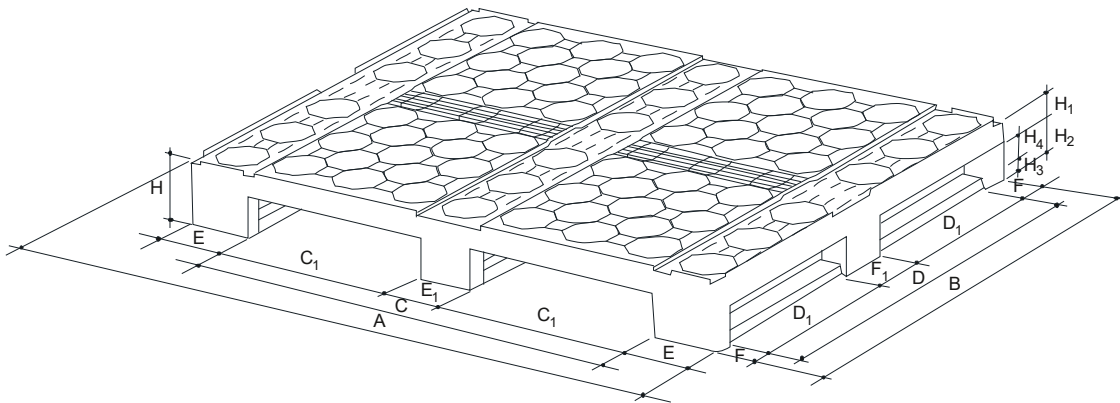

45/IIP - IPPR 935

The PALLET My-P 600x800 for heavy loads, has the floor with a honeycomb geometry surface that facilitates cleaning .The robust beams allow for intensive use even heavy loads on racks.

- Static Capacity:** 2000 Kg (The capacity is valid for filmed charge equally distributed on the pallet surface).
- Dynamic Capacity:** 1000 Kg (The capacity is valid for filmed charge equally distributed on the pallet surface).
- Capacity on RACK:** 500 Kg (The capacity is valid for filmed charge equally distributed on the pallet surface).
- Weight:** 8,7 Kg
- Color:** Ecological Black Custom Product (for minimum lot)
- Material:** RPE

Size

ARTICLE	EXTERNAL SIZE mm														
	A	B	H	H ¹	H ²	H ³	H ⁴	C	C ¹	D	D ¹	E	E ¹	F	F ¹
PALLET MY-P 600x800	800	600	150	50	110	20	90	590	250	555	230	100	100	25	90

The sales office is at your disposal to advise the version most suited to your needs.