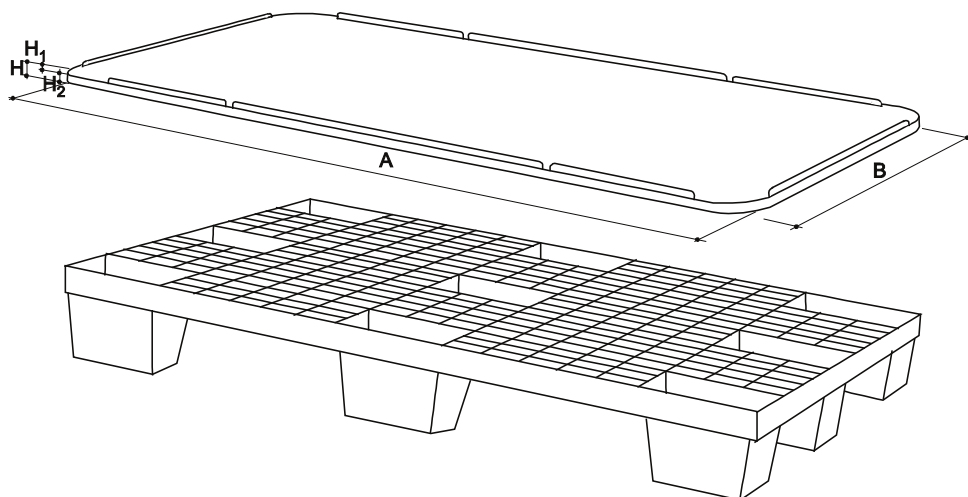

The flat for pallet is totally closed and smooth, adapts to all 800x1200 pallets. It can also be used as top / cover for goods loaded on a pallet. The containment edges are purposely interrupted to accommodate the strap.

Additional information: Suitable for all types of Pallets 800x1200

Poids: 4,1 Kg (noir version)

Color: Ecological Black Food Contact Neutral Custom Product (for minimum lot)

Material: RPP PE

Size

ARTICLE	EXTERNAL SIZE mm				
	A	B	H	H ¹	H ²
FLAT / COVER FOR PALLET	1220	820	35	10	25